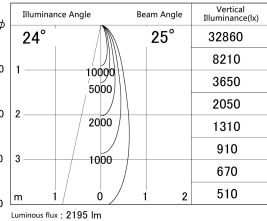

Item no. SD279-2025W9027

Series Name: AMMA High Power compact tracklight (SD279)

■ Lighting Distribution Curve (cd/1000 lm)

Installation	Track light
Type	Lens type Cylinder tracklight type (DC 48V)
Fixture wattage	21W
Beam angle	25deg
Color Temp.	2700K
CRI	Ra>90
Luminous	2194 lm
Body	Die-cast aluminum alloy
Body finish	White
Trim finish	White
Reflector finish	N/A
IP Rate	IP20
Light source	COB module
Input Voltage	DC 48V
Dimming Type	Non-dimmable
Certificate	CE, CCC
Cut Hole	N/A