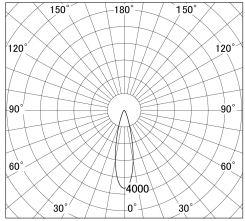

■ Lighting Distribution Curve (cd/1000 lm)