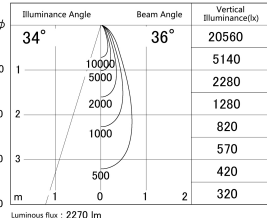

Item no. SD279-2035W9027

Series Name: AMMA High Power compact tracklight (SD279)

Lighting Distribution Curve (cd/1000 lm)

Installation	Track light
Type	Lens type Cylinder tracklight type (DC 48V)
Fixture wattage	21W
Beam angle	36deg
Color Temp.	2700K
CRI	Ra>90
Luminous	2268 lm
Body	Die-cast aluminum alloy
Body finish	White
Trim finish	White
Reflector finish	N/A
IP Rate	IP20
Light source	COB module
Input Voltage	DC 48V
Dimming Type	Non-dimmable
Certificate	CE, CCC
Cut Hole	N/A