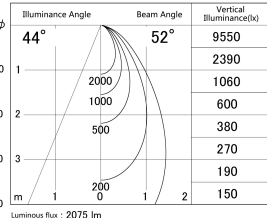

Item no. SD279-2050W9027

Series Name: AMMA High Power compact tracklight (SD279)

■ Lighting Distribution Curve (cd/1000 lm)

Installation	Track light
Type	Lens type Cylinder tracklight type (DC 48V)
Fixture wattage	21W
Beam angle	52deg
Color Temp.	2700K
CRI	Ra>90
Luminous	2077 lm
Body	Die-cast aluminum alloy
Body finish	White
Trim finish	White
Reflector finish	N/A
IP Rate	IP20
Light source	COB module
Input Voltage	DC 48V
Dimming Type	Non-dimmable
Certificate	CE, CCC
Cut Hole	N/A