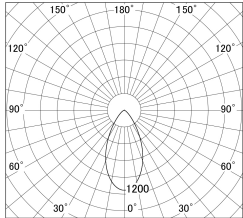

■ Lighting Distribution Curve (cd/1000 lm)