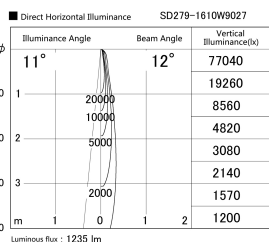

Item no. SD279-1610W9027

Series Name: AMMA High Power compact tracklight (SD279)

Installation	Track light
Type	Lens type Cylinder tracklight type (DC 48V)
Fixture wattage	14W
Beam angle	12deg
Color Temp.	2700K
CRI	Ra>90
Luminous	1235 lm
Body	Die-cast aluminum alloy
Body finish	White
Trim finish	White
Reflector finish	N/A
IP Rate	IP20
Light source	COB module
Input Voltage	DC 48V
Dimming Type	Non-dimmable
Certificate	CE, CCC
Cut Hole	N/A