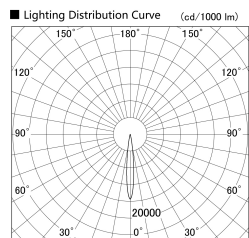

Item no. SD279-1610W9027

Series Name: AMMA High Power compact tracklight (SD279)

Installation	Track light
Type	Lens type Cylinder tracklight type (DC 48V)
Fixture wattage	14W
Beam angle	12deg
Color Temp.	2700K
CRI	Ra>90
Luminous	1235 lm
Body	Die-cast aluminum alloy
Body finish	White
Trim finish	White
Reflector finish	N/A
IP Rate	IP20
Light source	COB module
Input Voltage	DC 48V
Dimming Type	Non-dimmable
Certificate	CE, CCC
Cut Hole	N/A