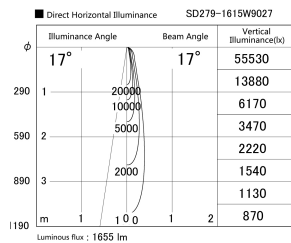

Item no. SD279-1615W9027

Series Name: AMMA High Power compact tracklight (SD279)

Installation	Track light
Type	Lens type Cylinder tracklight type (DC 48V)
Fixture wattage	14W
Beam angle	17deg
Color Temp.	2700K
CRI	Ra>90
Luminous	1656 lm
Body	Die-cast aluminum alloy
Body finish	White
Trim finish	White
Reflector finish	N/A
IP Rate	IP20
Light source	COB module
Input Voltage	DC 48V
Dimming Type	Non-dimmable
Certificate	CE, CCC
Cut Hole	N/A