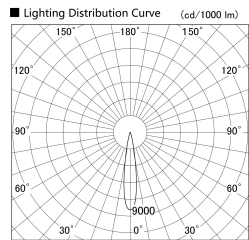

Item no. SD279-1615W9027

Series Name: AMMA High Power compact tracklight (SD279)

Installation	Track light
Type	Lens type Cylinder tracklight type (DC 48V)
Fixture wattage	14W
Beam angle	17deg
Color Temp.	2700K
CRI	Ra>90
Luminous	1656 lm
Body	Die-cast aluminum alloy
Body finish	White
Trim finish	White
Reflector finish	N/A
IP Rate	IP20
Light source	COB module
Input Voltage	DC 48V
Dimming Type	Non-dimmable
Certificate	CE, CCC
Cut Hole	N/A