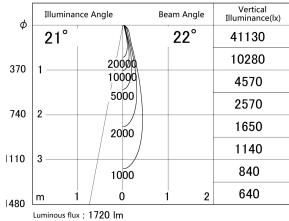

Item no. SD279-1625W9027

Series Name: AMMA High Power compact tracklight (SD279)

■ Lighting Distribution Curve (cd/1000 lm)

Installation	Track light
Type	Lens type Cylinder tracklight type (DC 48V)
Fixture wattage	14W
Beam angle	22deg
Color Temp.	2700K
CRI	Ra>90
Luminous	1720 lm
Body	Die-cast aluminum alloy
Body finish	White
Trim finish	White
Reflector finish	N/A
IP Rate	IP20
Light source	COB module
Input Voltage	DC 48V
Dimming Type	Non-dimmable
Certificate	CE, CCC
Cut Hole	N/A