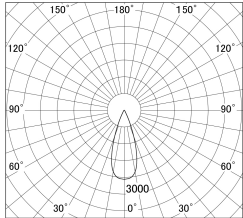

■ Lighting Distribution Curve (cd/1000 lm)