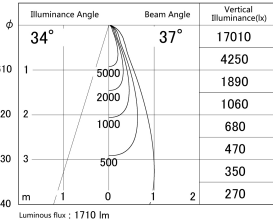

Item no. SD279-1635W9027

Series Name: AMMA High Power compact tracklight (SD279)

■ Lighting Distribution Curve (cd/1000 lm)

Installation	Track light
Type	Lens type Cylinder tracklight type (DC 48V)
Fixture wattage	14W
Beam angle	37deg
Color Temp.	2700K
CRI	Ra>90
Luminous	1711 lm
Body	Die-cast aluminum alloy
Body finish	White
Trim finish	White
Reflector finish	N/A
IP Rate	IP20
Light source	COB module
Input Voltage	DC 48V
Dimming Type	Non-dimmable
Certificate	CE, CCC
Cut Hole	N/A