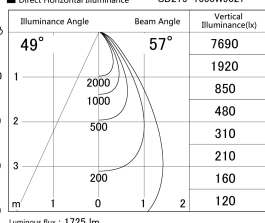

Item no. SD279-1655W9027

Series Name: AMMA High Power compact tracklight (SD279)

■ Lighting Distribution Curve (cd/1000 lm)

Installation	Track light
Type	Lens type Cylinder tracklight type (DC 48V)
Fixture wattage	14W
Beam angle	57deg
Color Temp.	2700K
CRI	Ra>90
Luminous	1723 lm
Body	Die-cast aluminum alloy
Body finish	White
Trim finish	White
Reflector finish	N/A
IP Rate	IP20
Light source	COB module
Input Voltage	DC 48V
Dimming Type	Non-dimmable
Certificate	CE, CCC
Cut Hole	N/A