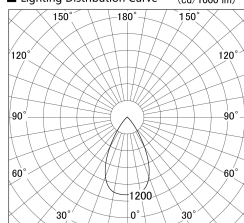

■ Lighting Distribution Curve (cd/1000 lm)