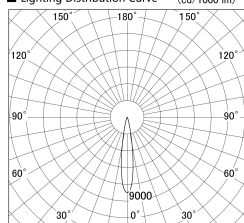

■ Lighting Distribution Curve (cd/1000 lm)