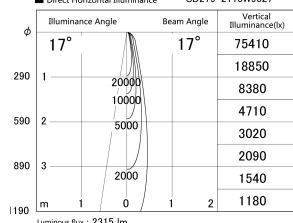

Item no. SD279-2115W9027

Series Name: AMMA High Power compact tracklight (SD279)

■ Lighting Distribution Curve (cd/1000 lm)

Installation	Track light
Type	Lens type Cylinder tracklight type (DC 48V)
Fixture wattage	21W
Beam angle	17deg
Color Temp.	2700K
CRI	Ra>90
Luminous	2317 lm
Body	Die-cast aluminum alloy
Body finish	White
Trim finish	White
Reflector finish	N/A
IP Rate	IP20
Light source	COB module
Input Voltage	DC 48V
Dimming Type	Non-dimmable
Certificate	CE, CCC
Cut Hole	N/A