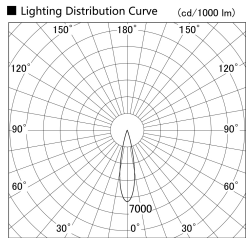

Item no. SD279-2125W9027

Series Name: AMMA High Power compact tracklight (SD279)

Installation	Track light
Type	Lens type Cylinder tracklight type (DC 48V)
Fixture wattage	21W
Beam angle	22deg
Color Temp.	2700K
CRI	Ra>90
Luminous	2411 lm
Body	Die-cast aluminum alloy
Body finish	White
Trim finish	White
Reflector finish	N/A
IP Rate	IP20
Light source	COB module
Input Voltage	DC 48V
Dimming Type	Non-dimmable
Certificate	CE, CCC
Cut Hole	N/A