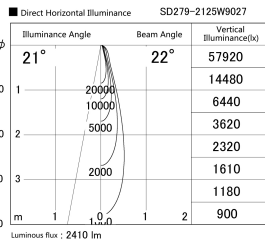

Item no. SD279-2125W9027

Series Name: AMMA High Power compact tracklight (SD279)

Installation	Track light
Type	Lens type Cylinder tracklight type (DC 48V)
Fixture wattage	21W
Beam angle	22deg
Color Temp.	2700K
CRI	Ra>90
Luminous	2411 lm
Body	Die-cast aluminum alloy
Body finish	White
Trim finish	White
Reflector finish	N/A
IP Rate	IP20
Light source	COB module
Input Voltage	DC 48V
Dimming Type	Non-dimmable
Certificate	CE, CCC
Cut Hole	N/A