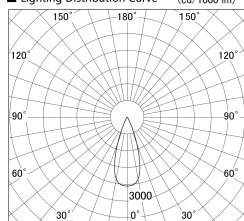

■ Lighting Distribution Curve (cd/1000 lm)