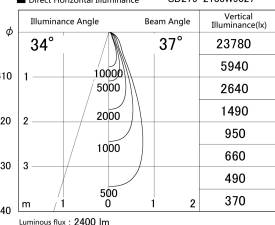

Item no. SD279-2135W9027

Series Name: AMMA High Power compact tracklight (SD279)

■ Lighting Distribution Curve (cd/1000 lm)

Installation	Track light
Type	Lens type Cylinder tracklight type (DC 48V)
Fixture wattage	21W
Beam angle	37deg
Color Temp.	2700K
CRI	Ra>90
Luminous	2398 lm
Body	Die-cast aluminum alloy
Body finish	White
Trim finish	White
Reflector finish	N/A
IP Rate	IP20
Light source	COB module
Input Voltage	DC 48V
Dimming Type	Non-dimmable
Certificate	CE, CCC
Cut Hole	N/A