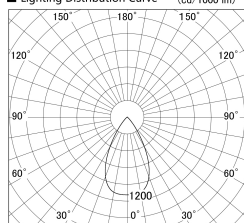

■ Lighting Distribution Curve (cd/1000 lm)