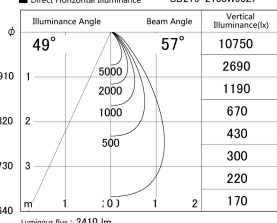

Item no. SD279-2155W9027

Series Name: AMMA High Power compact tracklight (SD279)

■ Lighting Distribution Curve (cd/1000 lm)

Installation	Track light
Type	Lens type Cylinder tracklight type (DC 48V)
Fixture wattage	21W
Beam angle	57deg
Color Temp.	2700K
CRI	Ra>90
Luminous	2408 lm
Body	Die-cast aluminum alloy
Body finish	White
Trim finish	White
Reflector finish	N/A
IP Rate	IP20
Light source	COB module
Input Voltage	DC 48V
Dimming Type	Non-dimmable
Certificate	CE, CCC
Cut Hole	N/A