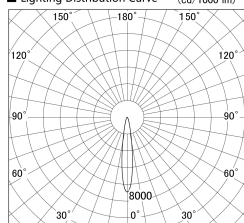

■ Lighting Distribution Curve (cd/1000 lm)