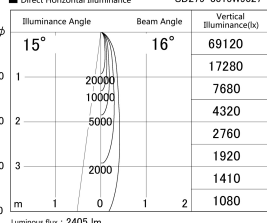

Item no. SD279-3015W9027

Series Name: AMMA High Power compact tracklight (SD279)

■ Lighting Distribution Curve (cd/1000 lm)

Installation	Track light
Type	Lens type Cylinder tracklight type (DC 48V)
Fixture wattage	28W
Beam angle	16deg
Color Temp.	2700K
CRI	Ra>90
Luminous	2407 lm
Body	Die-cast aluminum alloy
Body finish	White
Trim finish	White
Reflector finish	N/A
IP Rate	IP20
Light source	COB module
Input Voltage	DC 48V
Dimming Type	Non-dimmable
Certificate	CE, CCC
Cut Hole	N/A