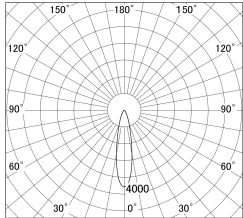

■ Lighting Distribution Curve (cd/1000 lm)