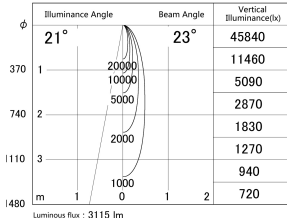

Item no. SD279-3025W9027

Series Name: AMMA High Power compact tracklight (SD279)

■ Lighting Distribution Curve (cd/1000 lm)

Installation	Track light
Type	Lens type Cylinder tracklight type (DC 48V)
Fixture wattage	28W
Beam angle	23deg
Color Temp.	2700K
CRI	Ra>90
Luminous	3114 lm
Body	Die-cast aluminum alloy
Body finish	White
Trim finish	White
Reflector finish	N/A
IP Rate	IP20
Light source	COB module
Input Voltage	DC 48V
Dimming Type	Non-dimmable
Certificate	CE, CCC
Cut Hole	N/A