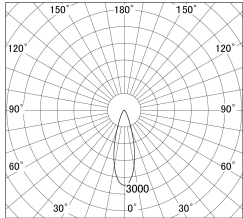

■ Lighting Distribution Curve (cd/1000 lm)