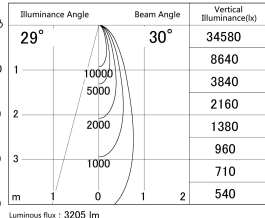

Item no. SD279-3030W9027

Series Name: AMMA High Power compact tracklight (SD279)

■ Lighting Distribution Curve (cd/1000 lm)

Installation	Track light
Type	Lens type Cylinder tracklight type (DC 48V)
Fixture wattage	28W
Beam angle	30deg
Color Temp.	2700K
CRI	Ra>90
Luminous	3205 lm
Body	Die-cast aluminum alloy
Body finish	White
Trim finish	White
Reflector finish	N/A
IP Rate	IP20
Light source	COB module
Input Voltage	DC 48V
Dimming Type	Non-dimmable
Certificate	CE, CCC
Cut Hole	N/A