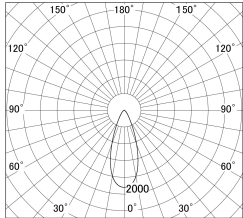

■ Lighting Distribution Curve (cd/1000 lm)