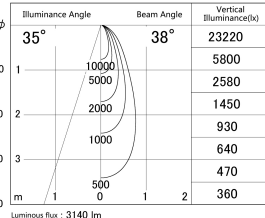

Item no. SD279-3040W9027

Series Name: AMMA High Power compact tracklight (SD279)

■ Lighting Distribution Curve (cd/1000 lm)

Installation	Track light
Type	Lens type Cylinder tracklight type (DC 48V)
Fixture wattage	28W
Beam angle	38deg
Color Temp.	2700K
CRI	Ra>90
Luminous	3138 lm
Body	Die-cast aluminum alloy
Body finish	White
Trim finish	White
Reflector finish	N/A
IP Rate	IP20
Light source	COB module
Input Voltage	DC 48V
Dimming Type	Non-dimmable
Certificate	CE, CCC
Cut Hole	N/A