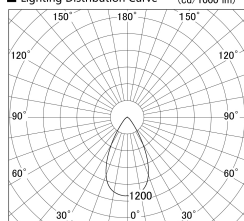

■ Lighting Distribution Curve (cd/1000 lm)