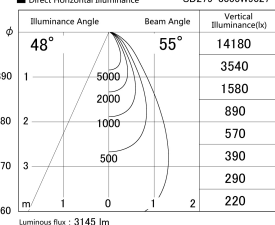

Item no. SD279-3055W9027

Series Name: AMMA High Power compact tracklight (SD279)

■ Lighting Distribution Curve (cd/1000 lm)

Installation	Track light
Type	Lens type Cylinder tracklight type (DC 48V)
Fixture wattage	28W
Beam angle	55deg
Color Temp.	2700K
CRI	Ra>90
Luminous	3143 lm
Body	Die-cast aluminum alloy
Body finish	White
Trim finish	White
Reflector finish	N/A
IP Rate	IP20
Light source	COB module
Input Voltage	DC 48V
Dimming Type	Non-dimmable
Certificate	CE, CCC
Cut Hole	N/A