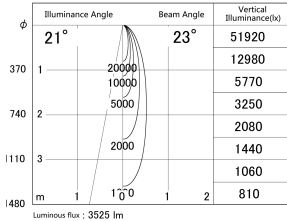

Item no. SD279-3525W9027

Series Name: AMMA High Power compact tracklight (SD279)

■ Lighting Distribution Curve (cd/1000 lm)

Installation	Track light
Type	Lens type Cylinder tracklight type (DC 48V)
Fixture wattage	32W
Beam angle	23deg
Color Temp.	2700K
CRI	Ra>90
Luminous	3527 lm
Body	Die-cast aluminum alloy
Body finish	White
Trim finish	White
Reflector finish	N/A
IP Rate	IP20
Light source	COB module
Input Voltage	DC 48V
Dimming Type	Non-dimmable
Certificate	CE, CCC
Cut Hole	N/A