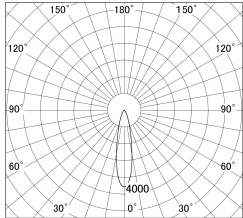

■ Lighting Distribution Curve (cd/1000 lm)