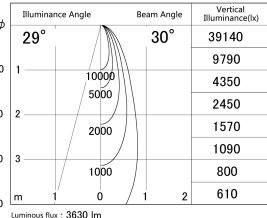

Item no. SD279-3530W9027

Series Name: AMMA High Power compact tracklight (SD279)

■ Lighting Distribution Curve (cd/1000 lm)

Installation	Track light
Type	Lens type Cylinder tracklight type (DC 48V)
Fixture wattage	32W
Beam angle	30deg
Color Temp.	2700K
CRI	Ra>90
Luminous	3628 lm
Body	Die-cast aluminum alloy
Body finish	White
Trim finish	White
Reflector finish	N/A
IP Rate	IP20
Light source	COB module
Input Voltage	DC 48V
Dimming Type	Non-dimmable
Certificate	CE, CCC
Cut Hole	N/A