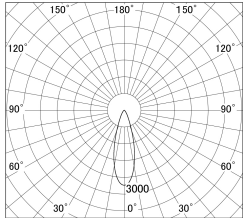

■ Lighting Distribution Curve (cd/1000 lm)