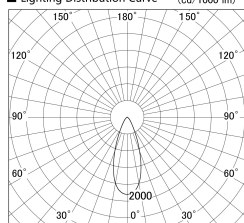

■ Lighting Distribution Curve (cd/1000 lm)