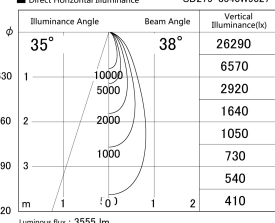

Item no. SD279-3540W9027

Series Name: AMMA High Power compact tracklight (SD279)

■ Lighting Distribution Curve (cd/1000 lm)

Installation	Track light
Type	Lens type Cylinder tracklight type (DC 48V)
Fixture wattage	32W
Beam angle	38deg
Color Temp.	2700K
CRI	Ra>90
Luminous	3553 lm
Body	Die-cast aluminum alloy
Body finish	White
Trim finish	White
Reflector finish	N/A
IP Rate	IP20
Light source	COB module
Input Voltage	DC 48V
Dimming Type	Non-dimmable
Certificate	CE, CCC
Cut Hole	N/A