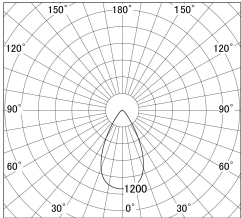

■ Lighting Distribution Curve (cd/1000 lm)