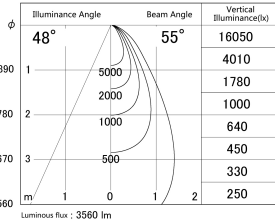

Item no. SD279-3555W9027

Series Name: AMMA High Power compact tracklight (SD279)

■ Lighting Distribution Curve (cd/1000 lm)

Installation	Track light
Type	Lens type Cylinder tracklight type (DC 48V)
Fixture wattage	32W
Beam angle	55deg
Color Temp.	2700K
CRI	Ra>90
Luminous	3558 lm
Body	Die-cast aluminum alloy
Body finish	White
Trim finish	White
Reflector finish	N/A
IP Rate	IP20
Light source	COB module
Input Voltage	DC 48V
Dimming Type	Non-dimmable
Certificate	CE, CCC
Cut Hole	N/A