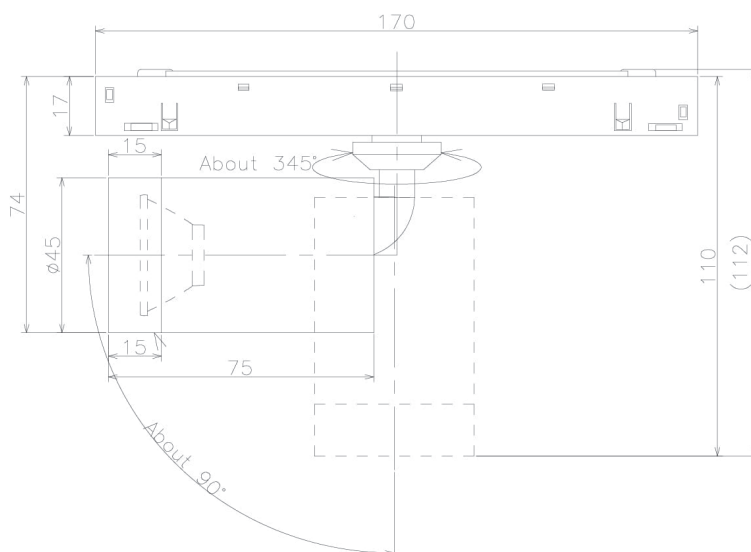

Item no. SD279-0920W9030

Series Name: AMMA High Power compact tracklight (SD279)

■ Lighting Distribution Curve (cd/1000 lm)

Installation	Track light
Type	Lens type Cylinder tracklight type (DC 48V)
Fixture wattage	10W
Beam angle	20deg
Color Temp.	3000K
CRI	Ra>90
Luminous	858 lm
Body	Die-cast aluminum alloy
Body finish	White
Trim finish	White
Reflector finish	N/A
IP Rate	IP20
Light source	COB module
Input Voltage	DC 48V
Dimming Type	Non-dimmable
Certificate	CE, CCC
Cut Hole	N/A