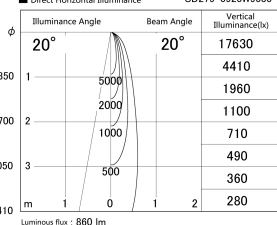

Item no. SD279-0920W9030

Series Name: AMMA High Power compact tracklight (SD279)

■ Lighting Distribution Curve (cd/1000 lm)

Installation	Track light
Type	Lens type Cylinder tracklight type (DC 48V)
Fixture wattage	10W
Beam angle	20deg
Color Temp.	3000K
CRI	Ra>90
Luminous	858 lm
Body	Die-cast aluminum alloy
Body finish	White
Trim finish	White
Reflector finish	N/A
IP Rate	IP20
Light source	COB module
Input Voltage	DC 48V
Dimming Type	Non-dimmable
Certificate	CE, CCC
Cut Hole	N/A