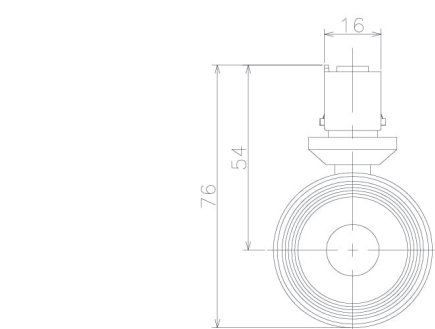

Item no. SD279-0920W9030

Series Name: AMMA High Power compact tracklight (SD279)

■ Lighting Distribution Curve (cd/1000 lm)

Installation	Track light
Type	Lens type Cylinder tracklight type (DC 48V)
Fixture wattage	10W
Beam angle	20deg
Color Temp.	3000K
CRI	Ra>90
Luminous	858 lm
Body	Die-cast aluminum alloy
Body finish	White
Trim finish	White
Reflector finish	N/A
IP Rate	IP20
Light source	COB module
Input Voltage	DC 48V
Dimming Type	Non-dimmable
Certificate	CE, CCC
Cut Hole	N/A