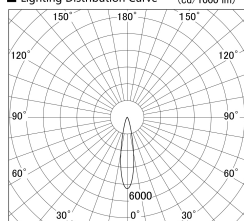

■ Lighting Distribution Curve (cd/1000 lm)