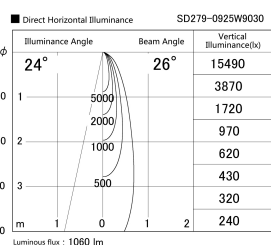

Item no. SD279-0925W9030

Series Name: AMMA High Power compact tracklight (SD279)

Installation	Track light
Type	Lens type Cylinder tracklight type (DC 48V)
Fixture wattage	10W
Beam angle	26deg
Color Temp.	3000K
CRI	Ra>90
Luminous	1059 lm
Body	Die-cast aluminum alloy
Body finish	White
Trim finish	White
Reflector finish	N/A
IP Rate	IP20
Light source	COB module
Input Voltage	DC 48V
Dimming Type	Non-dimmable
Certificate	CE, CCC
Cut Hole	N/A