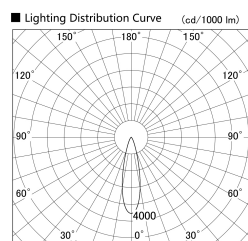

Item no. SD279-0925W9030

Series Name: AMMA High Power compact tracklight (SD279)

Installation	Track light
Type	Lens type Cylinder tracklight type (DC 48V)
Fixture wattage	10W
Beam angle	26deg
Color Temp.	3000K
CRI	Ra>90
Luminous	1059 lm
Body	Die-cast aluminum alloy
Body finish	White
Trim finish	White
Reflector finish	N/A
IP Rate	IP20
Light source	COB module
Input Voltage	DC 48V
Dimming Type	Non-dimmable
Certificate	CE, CCC
Cut Hole	N/A