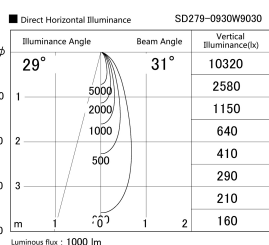

Item no. SD279-0930W9030

Series Name: AMMA High Power compact tracklight (SD279)

Installation	Track light
Type	Lens type Cylinder tracklight type (DC 48V)
Fixture wattage	10W
Beam angle	31deg
Color Temp.	3000K
CRI	Ra>90
Luminous	1002 lm
Body	Die-cast aluminum alloy
Body finish	White
Trim finish	White
Reflector finish	N/A
IP Rate	IP20
Light source	COB module
Input Voltage	DC 48V
Dimming Type	Non-dimmable
Certificate	CE, CCC
Cut Hole	N/A