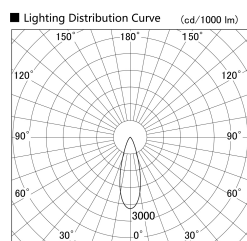

Item no. SD279-0930W9030

Series Name: AMMA High Power compact tracklight (SD279)

Installation	Track light
Type	Lens type Cylinder tracklight type (DC 48V)
Fixture wattage	10W
Beam angle	31deg
Color Temp.	3000K
CRI	Ra>90
Luminous	1002 lm
Body	Die-cast aluminum alloy
Body finish	White
Trim finish	White
Reflector finish	N/A
IP Rate	IP20
Light source	COB module
Input Voltage	DC 48V
Dimming Type	Non-dimmable
Certificate	CE, CCC
Cut Hole	N/A