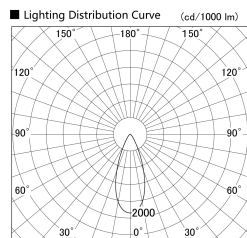

Item no. SD279-0940W9030

Series Name: AMMA High Power compact tracklight (SD279)

Installation	Track light
Type	Lens type Cylinder tracklight type (DC 48V)
Fixture wattage	10W
Beam angle	40deg
Color Temp.	3000K
CRI	Ra>90
Luminous	1034 lm
Body	Die-cast aluminum alloy
Body finish	White
Trim finish	White
Reflector finish	N/A
IP Rate	IP20
Light source	COB module
Input Voltage	DC 48V
Dimming Type	Non-dimmable
Certificate	CE, CCC
Cut Hole	N/A