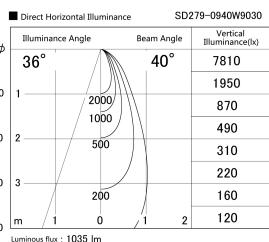

Item no. SD279-0940W9030

Series Name: AMMA High Power compact tracklight (SD279)

Installation	Track light
Type	Lens type Cylinder tracklight type (DC 48V)
Fixture wattage	10W
Beam angle	40deg
Color Temp.	3000K
CRI	Ra>90
Luminous	1034 lm
Body	Die-cast aluminum alloy
Body finish	White
Trim finish	White
Reflector finish	N/A
IP Rate	IP20
Light source	COB module
Input Voltage	DC 48V
Dimming Type	Non-dimmable
Certificate	CE, CCC
Cut Hole	N/A