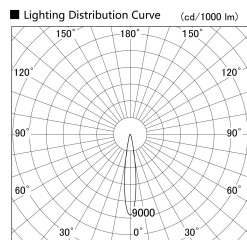

Item no. SD279-1015W9030S

Series Name: AMMA High Power compact tracklight (SD279)

Installation	Track light
Type	Lens type Cylinder tracklight type (DC 48V)
Fixture wattage	10W
Beam angle	16deg
Color Temp.	3000K
CRI	Ra>90
Luminous	981 lm
Body	Die-cast aluminum alloy
Body finish	White
Trim finish	White
Reflector finish	N/A
IP Rate	IP20
Light source	COB module
Input Voltage	DC 48V
Dimming Type	Non-dimmable
Certificate	CE, CCC
Cut Hole	N/A