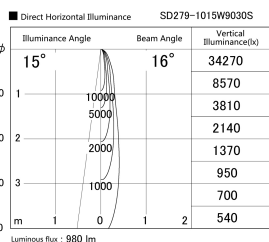

Item no. SD279-1015W9030S

Series Name: AMMA High Power compact tracklight (SD279)

Installation	Track light
Type	Lens type Cylinder tracklight type (DC 48V)
Fixture wattage	10W
Beam angle	16deg
Color Temp.	3000K
CRI	Ra>90
Luminous	981 lm
Body	Die-cast aluminum alloy
Body finish	White
Trim finish	White
Reflector finish	N/A
IP Rate	IP20
Light source	COB module
Input Voltage	DC 48V
Dimming Type	Non-dimmable
Certificate	CE, CCC
Cut Hole	N/A