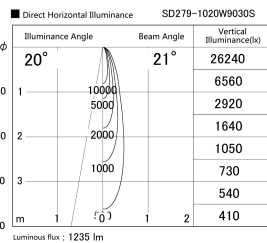

Item no. SD279-1020W9030S

Series Name: AMMA High Power compact tracklight (SD279)

Installation	Track light
Type	Lens type Cylinder tracklight type (DC 48V)
Fixture wattage	10W
Beam angle	21deg
Color Temp.	3000K
CRI	Ra>90
Luminous	1235 lm
Body	Die-cast aluminum alloy
Body finish	White
Trim finish	White
Reflector finish	N/A
IP Rate	IP20
Light source	COB module
Input Voltage	DC 48V
Dimming Type	Non-dimmable
Certificate	CE, CCC
Cut Hole	N/A