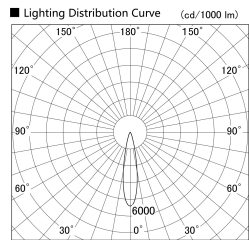

Item no. SD279-1020W9030S

Series Name: AMMA High Power compact tracklight (SD279)

Installation	Track light
Type	Lens type Cylinder tracklight type (DC 48V)
Fixture wattage	10W
Beam angle	21deg
Color Temp.	3000K
CRI	Ra>90
Luminous	1235 lm
Body	Die-cast aluminum alloy
Body finish	White
Trim finish	White
Reflector finish	N/A
IP Rate	IP20
Light source	COB module
Input Voltage	DC 48V
Dimming Type	Non-dimmable
Certificate	CE, CCC
Cut Hole	N/A