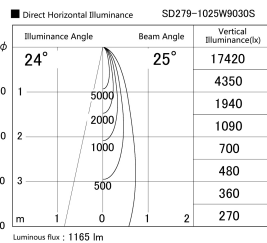

Item no. SD279-1025W9030S

Series Name: AMMA High Power compact tracklight (SD279)

Installation	Track light
Type	Lens type Cylinder tracklight type (DC 48V)
Fixture wattage	10W
Beam angle	25deg
Color Temp.	3000K
CRI	Ra>90
Luminous	1163 lm
Body	Die-cast aluminum alloy
Body finish	White
Trim finish	White
Reflector finish	N/A
IP Rate	IP20
Light source	COB module
Input Voltage	DC 48V
Dimming Type	Non-dimmable
Certificate	CE, CCC
Cut Hole	N/A