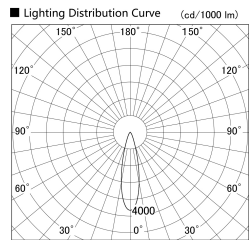

Item no. SD279-1025W9030S

Series Name: AMMA High Power compact tracklight (SD279)

Installation	Track light
Type	Lens type Cylinder tracklight type (DC 48V)
Fixture wattage	10W
Beam angle	25deg
Color Temp.	3000K
CRI	Ra>90
Luminous	1163 lm
Body	Die-cast aluminum alloy
Body finish	White
Trim finish	White
Reflector finish	N/A
IP Rate	IP20
Light source	COB module
Input Voltage	DC 48V
Dimming Type	Non-dimmable
Certificate	CE, CCC
Cut Hole	N/A