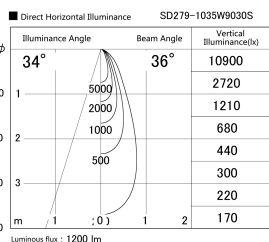

Item no. SD279-1035W9030S

Series Name: AMMA High Power compact tracklight (SD279)

Installation	Track light
Type	Lens type Cylinder tracklight type (DC 48V)
Fixture wattage	10W
Beam angle	36deg
Color Temp.	3000K
CRI	Ra>90
Luminous	1202 lm
Body	Die-cast aluminum alloy
Body finish	White
Trim finish	White
Reflector finish	N/A
IP Rate	IP20
Light source	COB module
Input Voltage	DC 48V
Dimming Type	Non-dimmable
Certificate	CE, CCC
Cut Hole	N/A