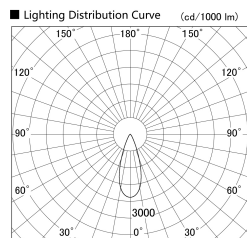

Item no. SD279-1035W9030S

Series Name: AMMA High Power compact tracklight (SD279)

Installation	Track light
Type	Lens type Cylinder tracklight type (DC 48V)
Fixture wattage	10W
Beam angle	36deg
Color Temp.	3000K
CRI	Ra>90
Luminous	1202 lm
Body	Die-cast aluminum alloy
Body finish	White
Trim finish	White
Reflector finish	N/A
IP Rate	IP20
Light source	COB module
Input Voltage	DC 48V
Dimming Type	Non-dimmable
Certificate	CE, CCC
Cut Hole	N/A