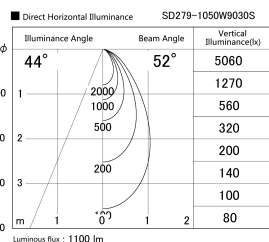

Item no. SD279-1050W9030S

Series Name: AMMA High Power compact tracklight (SD279)

Installation	Track light
Type	Lens type Cylinder tracklight type (DC 48V)
Fixture wattage	10W
Beam angle	52deg
Color Temp.	3000K
CRI	Ra>90
Luminous	1101 lm
Body	Die-cast aluminum alloy
Body finish	White
Trim finish	White
Reflector finish	N/A
IP Rate	IP20
Light source	COB module
Input Voltage	DC 48V
Dimming Type	Non-dimmable
Certificate	CE, CCC
Cut Hole	N/A