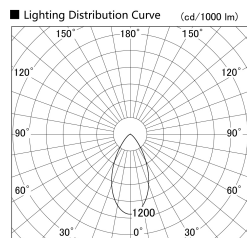

Item no. SD279-1050W9030S

Series Name: AMMA High Power compact tracklight (SD279)

Installation	Track light
Type	Lens type Cylinder tracklight type (DC 48V)
Fixture wattage	10W
Beam angle	52deg
Color Temp.	3000K
CRI	Ra>90
Luminous	1101 lm
Body	Die-cast aluminum alloy
Body finish	White
Trim finish	White
Reflector finish	N/A
IP Rate	IP20
Light source	COB module
Input Voltage	DC 48V
Dimming Type	Non-dimmable
Certificate	CE, CCC
Cut Hole	N/A