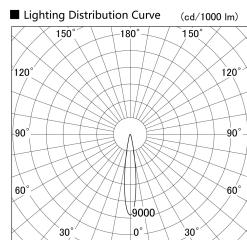

Item no. SD279-1515W9030S

Series Name: AMMA High Power compact tracklight (SD279)

Installation	Track light
Type	Lens type Cylinder tracklight type (DC 48V)
Fixture wattage	14W
Beam angle	16deg
Color Temp.	3000K
CRI	Ra>90
Luminous	1321 lm
Body	Die-cast aluminum alloy
Body finish	White
Trim finish	White
Reflector finish	N/A
IP Rate	IP20
Light source	COB module
Input Voltage	DC 48V
Dimming Type	Non-dimmable
Certificate	CE, CCC
Cut Hole	N/A