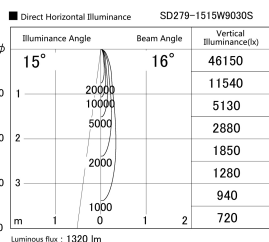

Item no. SD279-1515W9030S

Series Name: AMMA High Power compact tracklight (SD279)

Installation	Track light
Type	Lens type Cylinder tracklight type (DC 48V)
Fixture wattage	14W
Beam angle	16deg
Color Temp.	3000K
CRI	Ra>90
Luminous	1321 lm
Body	Die-cast aluminum alloy
Body finish	White
Trim finish	White
Reflector finish	N/A
IP Rate	IP20
Light source	COB module
Input Voltage	DC 48V
Dimming Type	Non-dimmable
Certificate	CE, CCC
Cut Hole	N/A