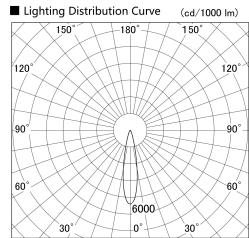

Item no. SD279-1520W9030S

Series Name: AMMA High Power compact tracklight (SD279)

Installation	Track light
Type	Lens type Cylinder tracklight type (DC 48V)
Fixture wattage	14W
Beam angle	21deg
Color Temp.	3000K
CRI	Ra>90
Luminous	1704 lm
Body	Die-cast aluminum alloy
Body finish	White
Trim finish	White
Reflector finish	N/A
IP Rate	IP20
Light source	COB module
Input Voltage	DC 48V
Dimming Type	Non-dimmable
Certificate	CE, CCC
Cut Hole	N/A