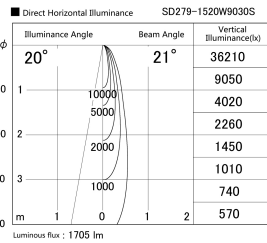

Item no. SD279-1520W9030S

Series Name: AMMA High Power compact tracklight (SD279)

Installation	Track light
Type	Lens type Cylinder tracklight type (DC 48V)
Fixture wattage	14W
Beam angle	21deg
Color Temp.	3000K
CRI	Ra>90
Luminous	1704 lm
Body	Die-cast aluminum alloy
Body finish	White
Trim finish	White
Reflector finish	N/A
IP Rate	IP20
Light source	COB module
Input Voltage	DC 48V
Dimming Type	Non-dimmable
Certificate	CE, CCC
Cut Hole	N/A