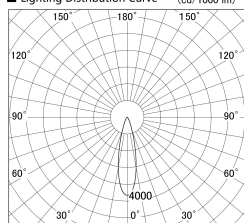

■ Lighting Distribution Curve (cd/1000 lm)