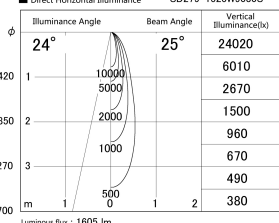

Item no. SD279-1525W9030S

Series Name: AMMA High Power compact tracklight (SD279)

■ Lighting Distribution Curve (cd/1000 lm)

Installation	Track light
Type	Lens type Cylinder tracklight type (DC 48V)
Fixture wattage	14W
Beam angle	25deg
Color Temp.	3000K
CRI	Ra>90
Luminous	1604 lm
Body	Die-cast aluminum alloy
Body finish	White
Trim finish	White
Reflector finish	N/A
IP Rate	IP20
Light source	COB module
Input Voltage	DC 48V
Dimming Type	Non-dimmable
Certificate	CE, CCC
Cut Hole	N/A