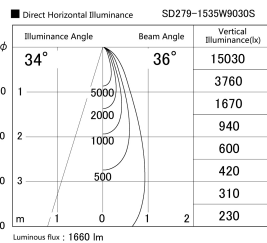

Item no. SD279-1535W9030S

Series Name: AMMA High Power compact tracklight (SD279)

Installation	Track light
Type	Lens type Cylinder tracklight type (DC 48V)
Fixture wattage	14W
Beam angle	36deg
Color Temp.	3000K
CRI	Ra>90
Luminous	1658 lm
Body	Die-cast aluminum alloy
Body finish	White
Trim finish	White
Reflector finish	N/A
IP Rate	IP20
Light source	COB module
Input Voltage	DC 48V
Dimming Type	Non-dimmable
Certificate	CE, CCC
Cut Hole	N/A