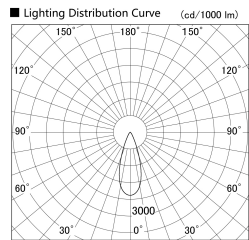

Item no. SD279-1535W9030S

Series Name: AMMA High Power compact tracklight (SD279)

Installation	Track light
Type	Lens type Cylinder tracklight type (DC 48V)
Fixture wattage	14W
Beam angle	36deg
Color Temp.	3000K
CRI	Ra>90
Luminous	1658 lm
Body	Die-cast aluminum alloy
Body finish	White
Trim finish	White
Reflector finish	N/A
IP Rate	IP20
Light source	COB module
Input Voltage	DC 48V
Dimming Type	Non-dimmable
Certificate	CE, CCC
Cut Hole	N/A