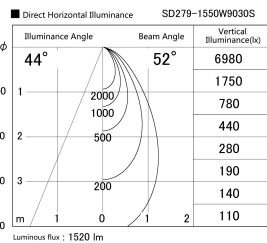

Item no. SD279-1550W9030S

Series Name: AMMA High Power compact tracklight (SD279)

Installation	Track light
Type	Lens type Cylinder tracklight type (DC 48V)
Fixture wattage	14W
Beam angle	52deg
Color Temp.	3000K
CRI	Ra>90
Luminous	1518 lm
Body	Die-cast aluminum alloy
Body finish	White
Trim finish	White
Reflector finish	N/A
IP Rate	IP20
Light source	COB module
Input Voltage	DC 48V
Dimming Type	Non-dimmable
Certificate	CE, CCC
Cut Hole	N/A