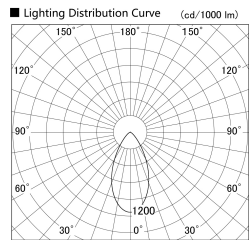

Item no. SD279-1550W9030S

Series Name: AMMA High Power compact tracklight (SD279)

Installation	Track light
Type	Lens type Cylinder tracklight type (DC 48V)
Fixture wattage	14W
Beam angle	52deg
Color Temp.	3000K
CRI	Ra>90
Luminous	1518 lm
Body	Die-cast aluminum alloy
Body finish	White
Trim finish	White
Reflector finish	N/A
IP Rate	IP20
Light source	COB module
Input Voltage	DC 48V
Dimming Type	Non-dimmable
Certificate	CE, CCC
Cut Hole	N/A