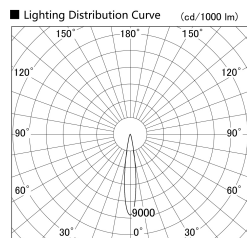

Item no. SD279-1015W9030

Series Name: AMMA High Power compact tracklight (SD279)

Installation	Track light
Type	Lens type Cylinder tracklight type (DC 48V)
Fixture wattage	10W
Beam angle	16deg
Color Temp.	3000K
CRI	Ra>90
Luminous	981 lm
Body	Die-cast aluminum alloy
Body finish	White
Trim finish	White
Reflector finish	N/A
IP Rate	IP20
Light source	COB module
Input Voltage	DC 48V
Dimming Type	Non-dimmable
Certificate	CE, CCC
Cut Hole	N/A