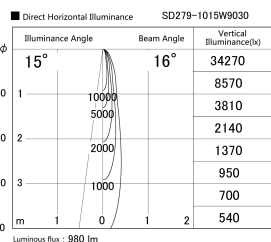

Item no. SD279-1015W9030

Series Name: AMMA High Power compact tracklight (SD279)

Installation	Track light
Type	Lens type Cylinder tracklight type (DC 48V)
Fixture wattage	10W
Beam angle	16deg
Color Temp.	3000K
CRI	Ra>90
Luminous	981 lm
Body	Die-cast aluminum alloy
Body finish	White
Trim finish	White
Reflector finish	N/A
IP Rate	IP20
Light source	COB module
Input Voltage	DC 48V
Dimming Type	Non-dimmable
Certificate	CE, CCC
Cut Hole	N/A