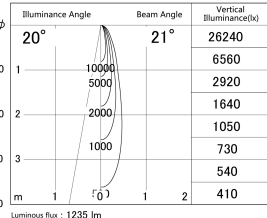

Item no. SD279-1020W9030

Series Name: AMMA High Power compact tracklight (SD279)

■ Lighting Distribution Curve (cd/1000 lm)

Installation	Track light
Type	Lens type Cylinder tracklight type (DC 48V)
Fixture wattage	10W
Beam angle	21deg
Color Temp.	3000K
CRI	Ra>90
Luminous	1235 lm
Body	Die-cast aluminum alloy
Body finish	White
Trim finish	White
Reflector finish	N/A
IP Rate	IP20
Light source	COB module
Input Voltage	DC 48V
Dimming Type	Non-dimmable
Certificate	CE, CCC
Cut Hole	N/A