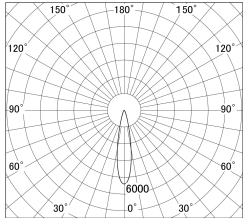

■ Lighting Distribution Curve (cd/1000 lm)