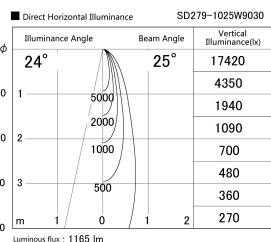

Item no. SD279-1025W9030

Series Name: AMMA High Power compact tracklight (SD279)

Installation	Track light
Type	Lens type Cylinder tracklight type (DC 48V)
Fixture wattage	10W
Beam angle	25deg
Color Temp.	3000K
CRI	Ra>90
Luminous	1163 lm
Body	Die-cast aluminum alloy
Body finish	White
Trim finish	White
Reflector finish	N/A
IP Rate	IP20
Light source	COB module
Input Voltage	DC 48V
Dimming Type	Non-dimmable
Certificate	CE, CCC
Cut Hole	N/A