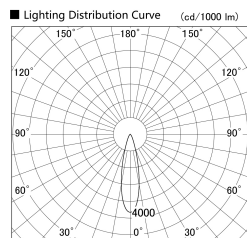

Item no. SD279-1025W9030

Series Name: AMMA High Power compact tracklight (SD279)

Installation	Track light
Type	Lens type Cylinder tracklight type (DC 48V)
Fixture wattage	10W
Beam angle	25deg
Color Temp.	3000K
CRI	Ra>90
Luminous	1163 lm
Body	Die-cast aluminum alloy
Body finish	White
Trim finish	White
Reflector finish	N/A
IP Rate	IP20
Light source	COB module
Input Voltage	DC 48V
Dimming Type	Non-dimmable
Certificate	CE, CCC
Cut Hole	N/A