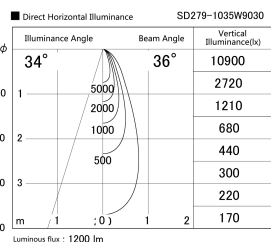

Item no. SD279-1035W9030

Series Name: AMMA High Power compact tracklight (SD279)

Installation	Track light
Type	Lens type Cylinder tracklight type (DC 48V)
Fixture wattage	10W
Beam angle	36deg
Color Temp.	3000K
CRI	Ra>90
Luminous	1202 lm
Body	Die-cast aluminum alloy
Body finish	White
Trim finish	White
Reflector finish	N/A
IP Rate	IP20
Light source	COB module
Input Voltage	DC 48V
Dimming Type	Non-dimmable
Certificate	CE, CCC
Cut Hole	N/A