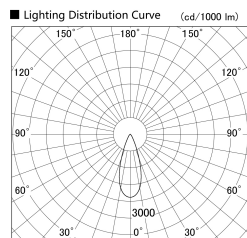

Item no. SD279-1035W9030

Series Name: AMMA High Power compact tracklight (SD279)

Installation	Track light
Type	Lens type Cylinder tracklight type (DC 48V)
Fixture wattage	10W
Beam angle	36deg
Color Temp.	3000K
CRI	Ra>90
Luminous	1202 lm
Body	Die-cast aluminum alloy
Body finish	White
Trim finish	White
Reflector finish	N/A
IP Rate	IP20
Light source	COB module
Input Voltage	DC 48V
Dimming Type	Non-dimmable
Certificate	CE, CCC
Cut Hole	N/A