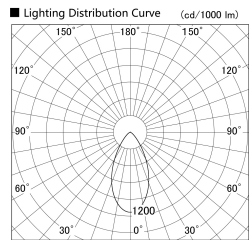

Item no. SD279-1050W9030

Series Name: AMMA High Power compact tracklight (SD279)

Installation	Track light
Type	Lens type Cylinder tracklight type (DC 48V)
Fixture wattage	10W
Beam angle	52deg
Color Temp.	3000K
CRI	Ra>90
Luminous	1101 lm
Body	Die-cast aluminum alloy
Body finish	White
Trim finish	White
Reflector finish	N/A
IP Rate	IP20
Light source	COB module
Input Voltage	DC 48V
Dimming Type	Non-dimmable
Certificate	CE, CCC
Cut Hole	N/A