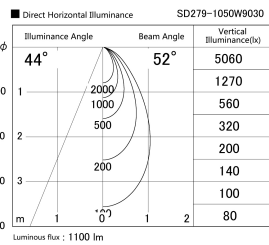

Item no. SD279-1050W9030

Series Name: AMMA High Power compact tracklight (SD279)

Installation	Track light
Type	Lens type Cylinder tracklight type (DC 48V)
Fixture wattage	10W
Beam angle	52deg
Color Temp.	3000K
CRI	Ra>90
Luminous	1101 lm
Body	Die-cast aluminum alloy
Body finish	White
Trim finish	White
Reflector finish	N/A
IP Rate	IP20
Light source	COB module
Input Voltage	DC 48V
Dimming Type	Non-dimmable
Certificate	CE, CCC
Cut Hole	N/A