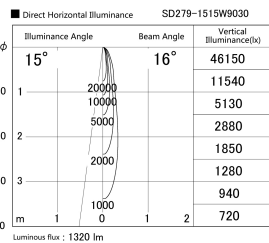

Item no. SD279-1515W9030

Series Name: AMMA High Power compact tracklight (SD279)

Installation	Track light
Type	Lens type Cylinder tracklight type (DC 48V)
Fixture wattage	14W
Beam angle	16deg
Color Temp.	3000K
CRI	Ra>90
Luminous	1321 lm
Body	Die-cast aluminum alloy
Body finish	White
Trim finish	White
Reflector finish	N/A
IP Rate	IP20
Light source	COB module
Input Voltage	DC 48V
Dimming Type	Non-dimmable
Certificate	CE, CCC
Cut Hole	N/A