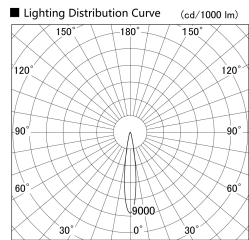

Item no. SD279-1515W9030

Series Name: AMMA High Power compact tracklight (SD279)

Installation	Track light
Type	Lens type Cylinder tracklight type (DC 48V)
Fixture wattage	14W
Beam angle	16deg
Color Temp.	3000K
CRI	Ra>90
Luminous	1321 lm
Body	Die-cast aluminum alloy
Body finish	White
Trim finish	White
Reflector finish	N/A
IP Rate	IP20
Light source	COB module
Input Voltage	DC 48V
Dimming Type	Non-dimmable
Certificate	CE, CCC
Cut Hole	N/A