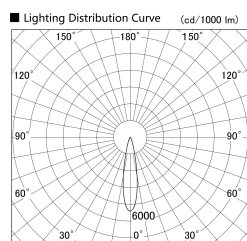

Item no. SD279-1520W9030

Series Name: AMMA High Power compact tracklight (SD279)

Installation	Track light
Type	Lens type Cylinder tracklight type (DC 48V)
Fixture wattage	14W
Beam angle	21deg
Color Temp.	3000K
CRI	Ra>90
Luminous	1704 lm
Body	Die-cast aluminum alloy
Body finish	White
Trim finish	White
Reflector finish	N/A
IP Rate	IP20
Light source	COB module
Input Voltage	DC 48V
Dimming Type	Non-dimmable
Certificate	CE, CCC
Cut Hole	N/A