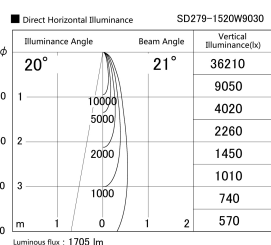

Item no. SD279-1520W9030

Series Name: AMMA High Power compact tracklight (SD279)

Installation	Track light
Type	Lens type Cylinder tracklight type (DC 48V)
Fixture wattage	14W
Beam angle	21deg
Color Temp.	3000K
CRI	Ra>90
Luminous	1704 lm
Body	Die-cast aluminum alloy
Body finish	White
Trim finish	White
Reflector finish	N/A
IP Rate	IP20
Light source	COB module
Input Voltage	DC 48V
Dimming Type	Non-dimmable
Certificate	CE, CCC
Cut Hole	N/A