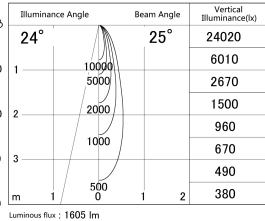

Item no. SD279-1525W9030

Series Name: AMMA High Power compact tracklight (SD279)

■ Lighting Distribution Curve (cd/1000 lm)

Installation	Track light
Type	Lens type Cylinder tracklight type (DC 48V)
Fixture wattage	14W
Beam angle	25deg
Color Temp.	3000K
CRI	Ra>90
Luminous	1604 lm
Body	Die-cast aluminum alloy
Body finish	White
Trim finish	White
Reflector finish	N/A
IP Rate	IP20
Light source	COB module
Input Voltage	DC 48V
Dimming Type	Non-dimmable
Certificate	CE, CCC
Cut Hole	N/A