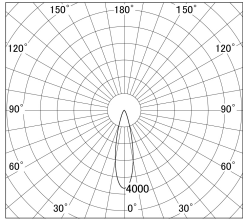

■ Lighting Distribution Curve (cd/1000 lm)