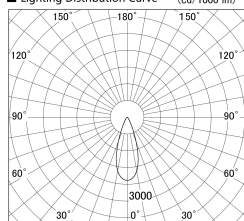

Item no. SD279-1535W9030

Series Name: AMMA High Power compact tracklight (SD279)

■ Lighting Distribution Curve (cd/1000 lm)

■ Direct Horizontal Illuminance SD279-1535W9030

Installation	Track light
Type	Lens type Cylinder tracklight type (DC 48V)
Fixture wattage	14W
Beam angle	36deg
Color Temp.	3000K
CRI	Ra>90
Luminous	1658 lm
Body	Die-cast aluminum alloy
Body finish	White
Trim finish	White
Reflector finish	N/A
IP Rate	IP20
Light source	COB module
Input Voltage	DC 48V
Dimming Type	Non-dimmable
Certificate	CE, CCC
Cut Hole	N/A