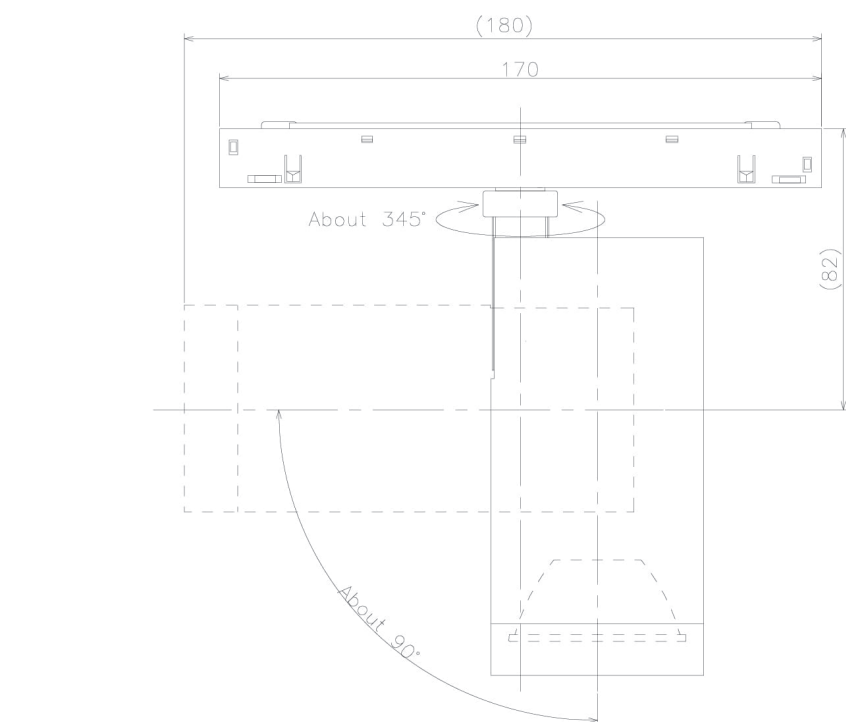

Item no. SD279-1535W9030

Series Name: AMMA High Power compact tracklight (SD279)

■ Lighting Distribution Curve (cd/1000 lm)

■ Direct Horizontal Illuminance SD279-1535W9030

Installation	Track light
Type	Lens type Cylinder tracklight type (DC 48V)
Fixture wattage	14W
Beam angle	36deg
Color Temp.	3000K
CRI	Ra>90
Luminous	1658 lm
Body	Die-cast aluminum alloy
Body finish	White
Trim finish	White
Reflector finish	N/A
IP Rate	IP20
Light source	COB module
Input Voltage	DC 48V
Dimming Type	Non-dimmable
Certificate	CE, CCC
Cut Hole	N/A