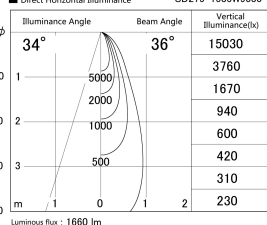

Item no. SD279-1535W9030

Series Name: AMMA High Power compact tracklight (SD279)

■ Lighting Distribution Curve (cd/1000 lm)

■ Direct Horizontal Illuminance SD279-1535W9030

Installation	Track light
Type	Lens type Cylinder tracklight type (DC 48V)
Fixture wattage	14W
Beam angle	36deg
Color Temp.	3000K
CRI	Ra>90
Luminous	1658 lm
Body	Die-cast aluminum alloy
Body finish	White
Trim finish	White
Reflector finish	N/A
IP Rate	IP20
Light source	COB module
Input Voltage	DC 48V
Dimming Type	Non-dimmable
Certificate	CE, CCC
Cut Hole	N/A