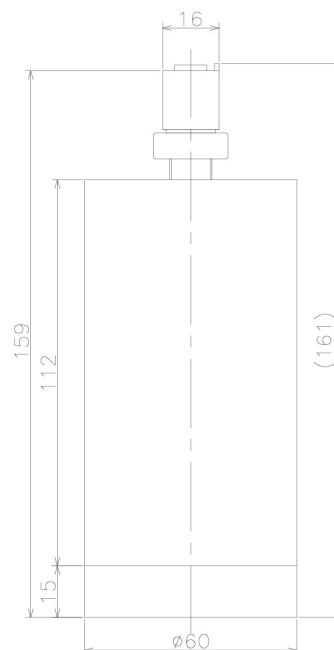

Item no. SD279-1535W9030

Series Name: AMMA High Power compact tracklight (SD279)

■ Lighting Distribution Curve (cd/1000 lm)

■ Direct Horizontal Illuminance SD279-1535W9030

Installation	Track light
Type	Lens type Cylinder tracklight type (DC 48V)
Fixture wattage	14W
Beam angle	36deg
Color Temp.	3000K
CRI	Ra>90
Luminous	1658 lm
Body	Die-cast aluminum alloy
Body finish	White
Trim finish	White
Reflector finish	N/A
IP Rate	IP20
Light source	COB module
Input Voltage	DC 48V
Dimming Type	Non-dimmable
Certificate	CE, CCC
Cut Hole	N/A