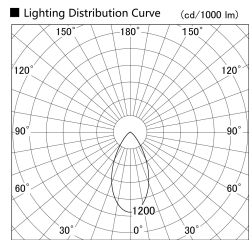

Item no. SD279-1550W9030

Series Name: AMMA High Power compact tracklight (SD279)

Installation	Track light
Type	Lens type Cylinder tracklight type (DC 48V)
Fixture wattage	14W
Beam angle	52deg
Color Temp.	3000K
CRI	Ra>90
Luminous	1518 lm
Body	Die-cast aluminum alloy
Body finish	White
Trim finish	White
Reflector finish	N/A
IP Rate	IP20
Light source	COB module
Input Voltage	DC 48V
Dimming Type	Non-dimmable
Certificate	CE, CCC
Cut Hole	N/A