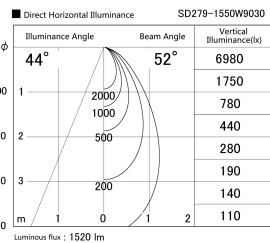

Item no. SD279-1550W9030

Series Name: AMMA High Power compact tracklight (SD279)

Installation	Track light
Type	Lens type Cylinder tracklight type (DC 48V)
Fixture wattage	14W
Beam angle	52deg
Color Temp.	3000K
CRI	Ra>90
Luminous	1518 lm
Body	Die-cast aluminum alloy
Body finish	White
Trim finish	White
Reflector finish	N/A
IP Rate	IP20
Light source	COB module
Input Voltage	DC 48V
Dimming Type	Non-dimmable
Certificate	CE, CCC
Cut Hole	N/A