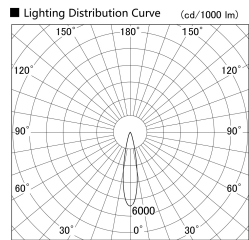

Item no. SD279-2020W9030

Series Name: AMMA High Power compact tracklight (SD279)

Installation	Track light
Type	Lens type Cylinder tracklight type (DC 48V)
Fixture wattage	21W
Beam angle	21deg
Color Temp.	3000K
CRI	Ra>90
Luminous	2378 lm
Body	Die-cast aluminum alloy
Body finish	White
Trim finish	White
Reflector finish	N/A
IP Rate	IP20
Light source	COB module
Input Voltage	DC 48V
Dimming Type	Non-dimmable
Certificate	CE, CCC
Cut Hole	N/A