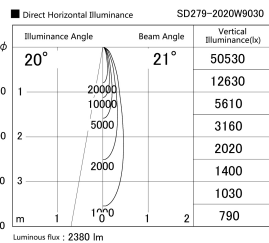

Item no. SD279-2020W9030

Series Name: AMMA High Power compact tracklight (SD279)

Installation	Track light
Type	Lens type Cylinder tracklight type (DC 48V)
Fixture wattage	21W
Beam angle	21deg
Color Temp.	3000K
CRI	Ra>90
Luminous	2378 lm
Body	Die-cast aluminum alloy
Body finish	White
Trim finish	White
Reflector finish	N/A
IP Rate	IP20
Light source	COB module
Input Voltage	DC 48V
Dimming Type	Non-dimmable
Certificate	CE, CCC
Cut Hole	N/A