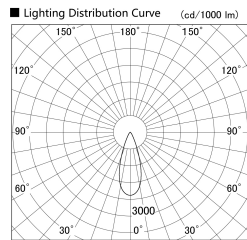

Item no. SD279-2035W9030

Series Name: AMMA High Power compact tracklight (SD279)

Installation	Track light
Type	Lens type Cylinder tracklight type (DC 48V)
Fixture wattage	21W
Beam angle	36deg
Color Temp.	3000K
CRI	Ra>90
Luminous	2314 lm
Body	Die-cast aluminum alloy
Body finish	White
Trim finish	White
Reflector finish	N/A
IP Rate	IP20
Light source	COB module
Input Voltage	DC 48V
Dimming Type	Non-dimmable
Certificate	CE, CCC
Cut Hole	N/A