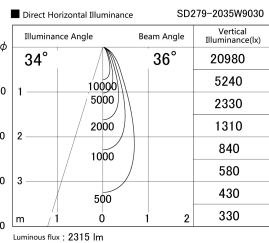

Item no. SD279-2035W9030

Series Name: AMMA High Power compact tracklight (SD279)

Installation	Track light
Type	Lens type Cylinder tracklight type (DC 48V)
Fixture wattage	21W
Beam angle	36deg
Color Temp.	3000K
CRI	Ra>90
Luminous	2314 lm
Body	Die-cast aluminum alloy
Body finish	White
Trim finish	White
Reflector finish	N/A
IP Rate	IP20
Light source	COB module
Input Voltage	DC 48V
Dimming Type	Non-dimmable
Certificate	CE, CCC
Cut Hole	N/A