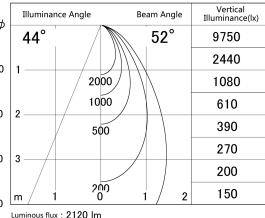

Item no. SD279-2050W9030

Series Name: AMMA High Power compact tracklight (SD279)

■ Lighting Distribution Curve (cd/1000 lm)

Installation	Track light
Type	Lens type Cylinder tracklight type (DC 48V)
Fixture wattage	21W
Beam angle	52deg
Color Temp.	3000K
CRI	Ra>90
Luminous	2119 lm
Body	Die-cast aluminum alloy
Body finish	White
Trim finish	White
Reflector finish	N/A
IP Rate	IP20
Light source	COB module
Input Voltage	DC 48V
Dimming Type	Non-dimmable
Certificate	CE, CCC
Cut Hole	N/A