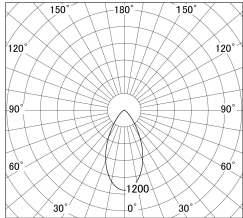

■ Lighting Distribution Curve (cd/1000 lm)