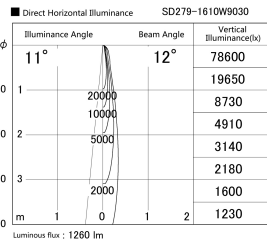

Item no. SD279-1610W9030

Series Name: AMMA High Power compact tracklight (SD279)

| | |
|------------------|---------------------------------------------|
| Installation | Track light |
| Type | Lens type Cylinder tracklight type (DC 48V) |
| Fixture wattage | 14W |
| Beam angle | 12deg |
| Color Temp. | 3000K |
| CRI | Ra>90 |
| Luminous | 1260 lm |
| Body | Die-cast aluminum alloy |
| Body finish | White |
| Trim finish | White |
| Reflector finish | N/A |
| IP Rate | IP20 |
| Light source | COB module |
| Input Voltage | DC 48V |
| Dimming Type | Non-dimmable |
| Certificate | CE, CCC |
| Cut Hole | N/A |