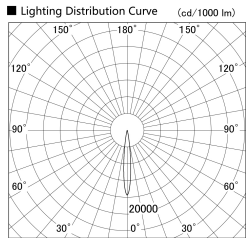

Item no. SD279-1610W9030

Series Name: AMMA High Power compact tracklight (SD279)

| | |
|------------------|---------------------------------------------|
| Installation | Track light |
| Type | Lens type Cylinder tracklight type (DC 48V) |
| Fixture wattage | 14W |
| Beam angle | 12deg |
| Color Temp. | 3000K |
| CRI | Ra>90 |
| Luminous | 1260 lm |
| Body | Die-cast aluminum alloy |
| Body finish | White |
| Trim finish | White |
| Reflector finish | N/A |
| IP Rate | IP20 |
| Light source | COB module |
| Input Voltage | DC 48V |
| Dimming Type | Non-dimmable |
| Certificate | CE, CCC |
| Cut Hole | N/A |