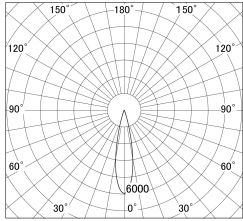

■ Lighting Distribution Curve (cd/1000 lm)