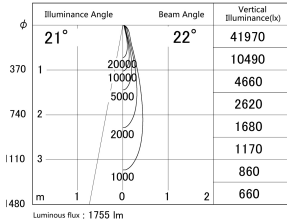

Item no. SD279-1625W9030

Series Name: AMMA High Power compact tracklight (SD279)

■ Lighting Distribution Curve (cd/1000 lm)

Installation	Track light
Type	Lens type Cylinder tracklight type (DC 48V)
Fixture wattage	14W
Beam angle	22deg
Color Temp.	3000K
CRI	Ra>90
Luminous	1755 lm
Body	Die-cast aluminum alloy
Body finish	White
Trim finish	White
Reflector finish	N/A
IP Rate	IP20
Light source	COB module
Input Voltage	DC 48V
Dimming Type	Non-dimmable
Certificate	CE, CCC
Cut Hole	N/A